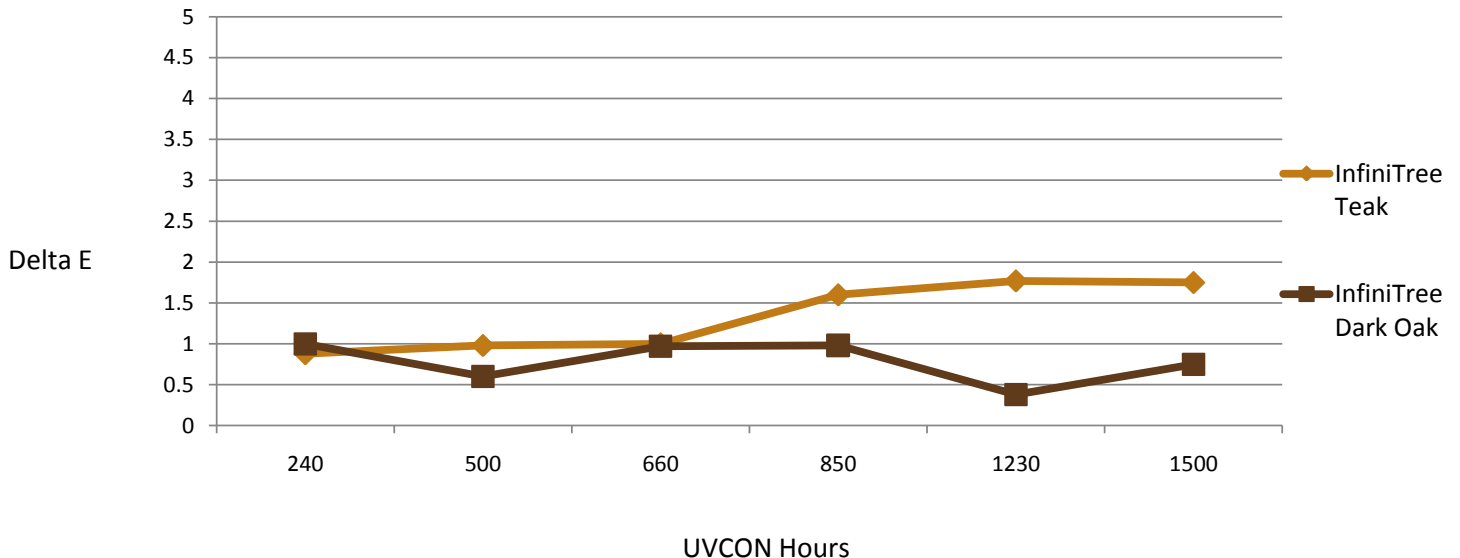

Accelerated Weathering Ultra Violet (UV)

Exposure: UVCON - UV accelerated weathering tester

Exposure Period: 1500 hrs - equivalent to 3 to 5 years

Measurement: Delta E - measures total change in colour

Results: InfinitiTree's Dark Oak exhibited a Delta E of **0.75 after 1500 hrs**

InfinitiTree's Teak exhibited a Delta E of **1.75 after 1500 hrs**

Conclusion: Since the average consumer cannot detect a colour change below a Delta E of 2, **InfinitiTree shows no significant signs of weathering making it the premium outdoor choice.**